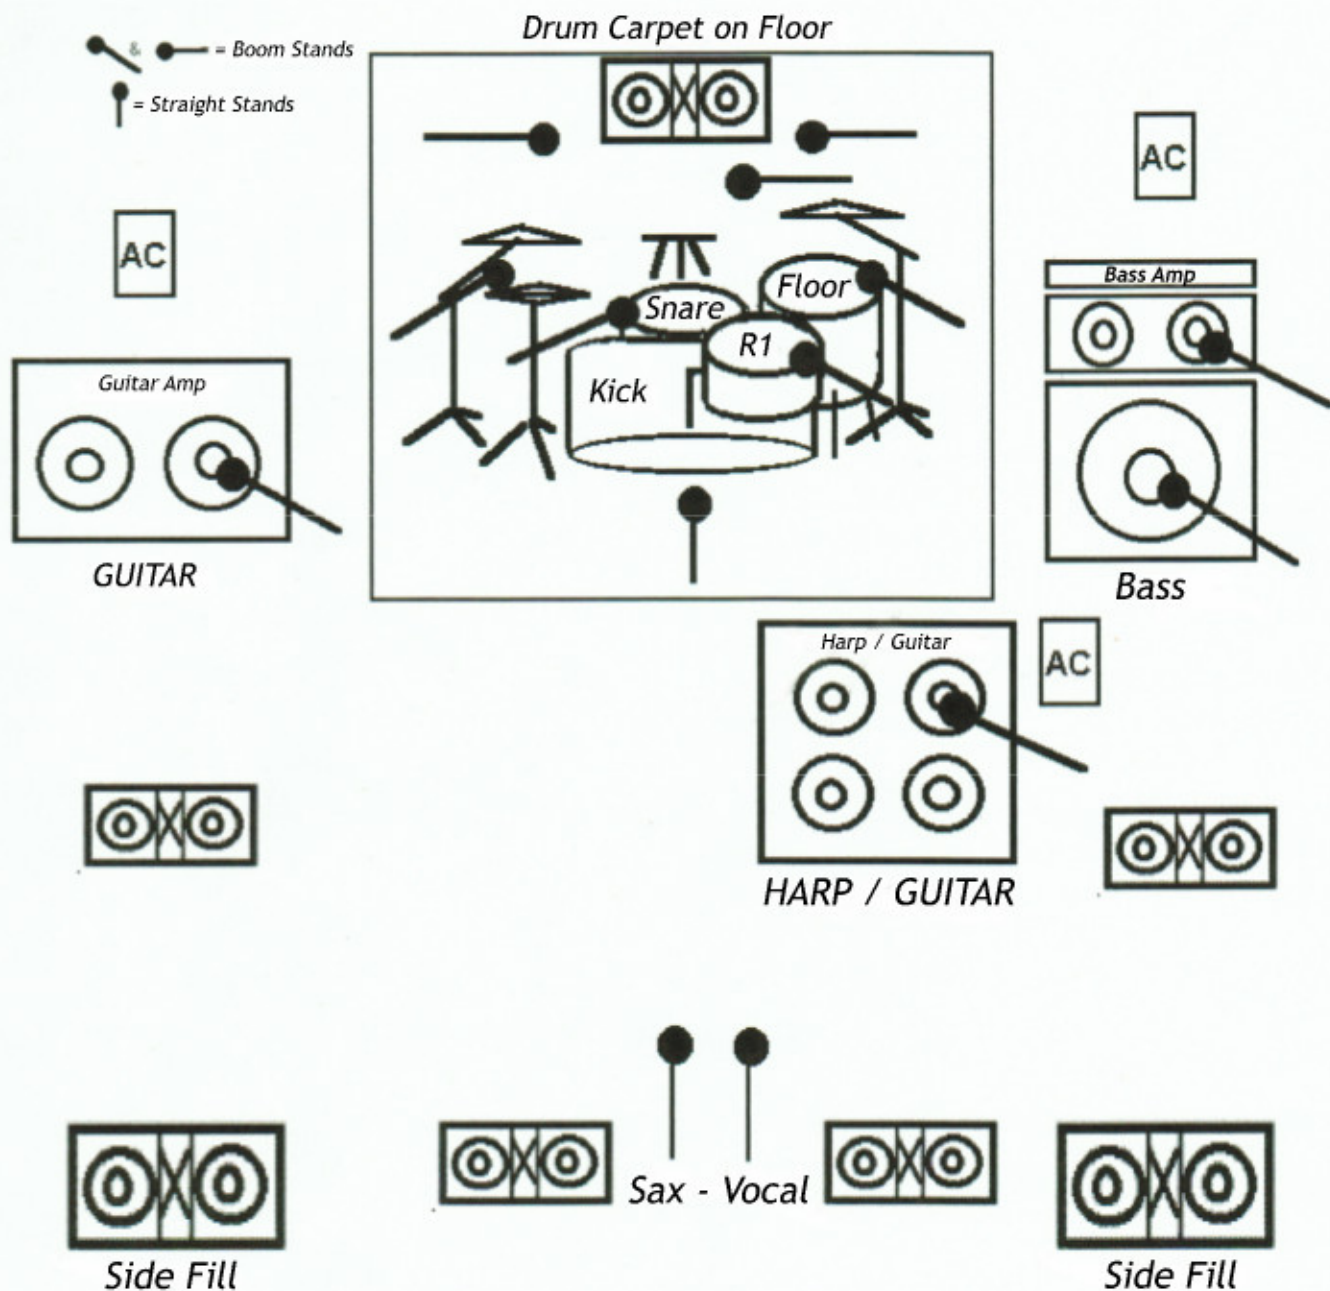

# Stan Ruffo Band - Stage Plot & Instrument Input Chart

- |            |                |                   |       |
|------------|----------------|-------------------|-------|
| 1. Kick    | Beyer 88       | 8. Bass Hi        | SM 58 |
| 2. Snare   | SM57           | 9. Bass Low       | SM 58 |
| 3. Hi-Hat  | AKG 451        | 10. Guitar        | SM 58 |
| 4. Rack 1  | Sennheiser 421 | 11. Harp - Guitar | SM 58 |
| 5. Floor   | Sennheiser 421 | 12. Ruffo Sax     | SM 57 |
| 6. SL - OH | AKG 451        | 13. Drum Vocal    | SM 58 |
| 7. SR - OH | AKG 451        | 14. Ruffo Vocal   | SM 58 |